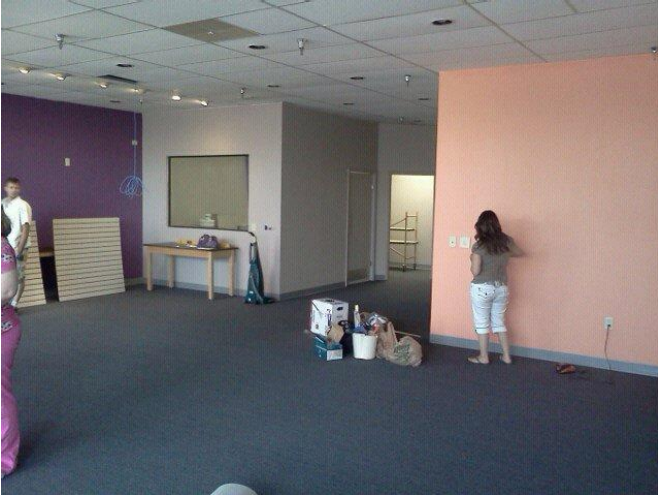

NEW Construction Photos for Vision Care 4Life!

6/13/2011

Here are the latest construction photos for our new office! As you can see, it is starting to come together!!!

Picture #1: Well, the paint is dry and the carpet is down. There will be a reception desk against the orange wall. The glass window you can see will look into our optical lab – so you can actually watch your glasses being made!

Picture #2: This photo is from the orange wall looking toward the front door – as you can see, we will have MUCH more room at the new office.

CONT. ON NEXT PAGE!

Picture #3: Another view of the front space – the boards leaning against the purple wall are some of our optical displays (they are hung now – see below for some pictures of these).

Picture #4: Here are our optical hanging displays. In a few weeks these will be FULL of frames!

Picture #5: These photos show the view down our hallway where the exam rooms are. As you can see, we will, again, have MUCH more room in our new digs!