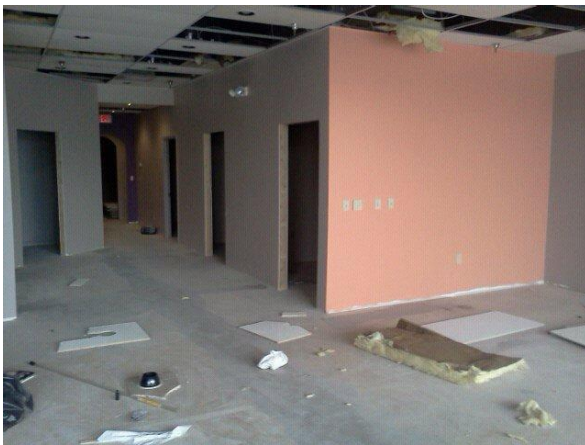

# Vision Care 4Life Construction Update

5/30/2011

We are happy to announce that our new office at 2020 N. Woodlawn, Suite 390 in Brittany Center is coming along swimmingly. Here are some photos of our progress – keep in mind, since this has been posted, the flooring is all in as well as the doors and frames.

Picture #1 – View from front Door

- Optical Lab window on the right side so you can watch your glasses being made!)

Picture #2 – The other side of the front room – the reception desk will be located here on the orange wall.

Picture #3 – Here along the purple wall next to the optical lab will be where all of our frames inventory will be displayed for you to browse.

Picture #4 – This view from our front door shows how convenient the parking situation will be as you can park, literally, 10 feet from our front door!

We will post more pictures the closer we get to July 5<sup>th</sup> and our opening day. Thanks for all of your support – we couldn't do any of this without our loyal patients and friends.